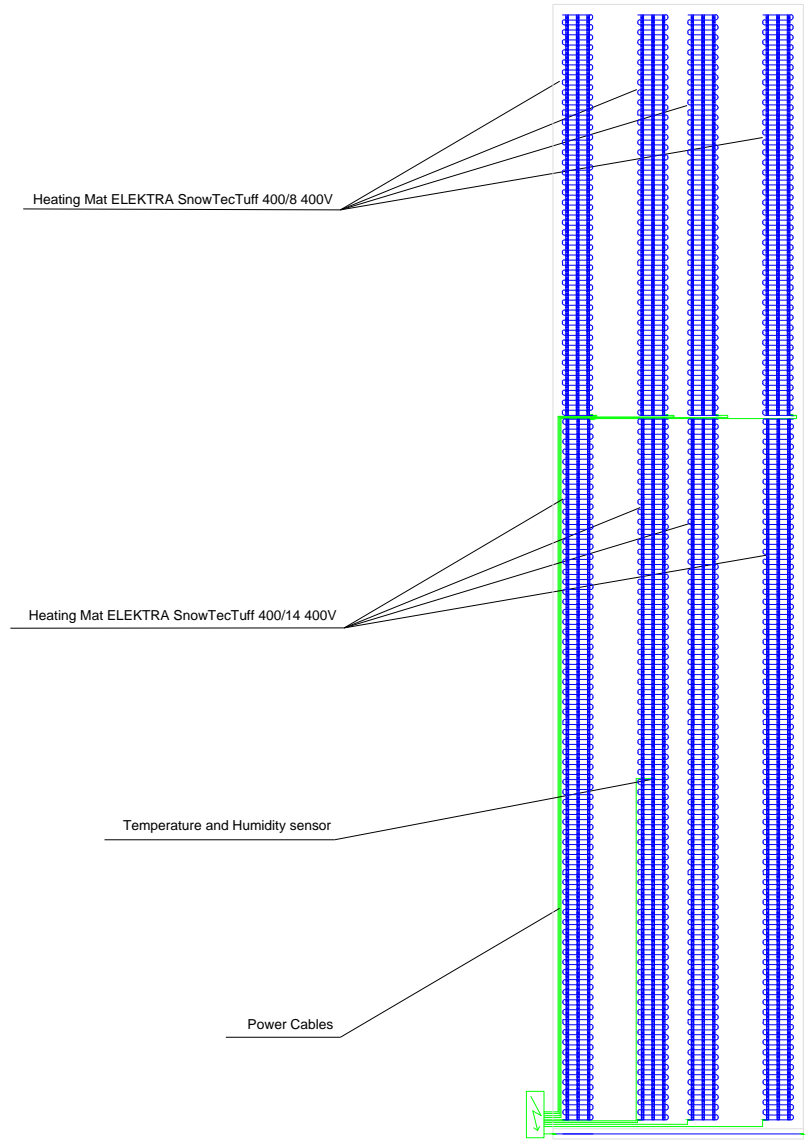

Heating Mats SnowTecTuff - 400W/m2		
Type/Length [m]	Power [W]	Dimensions [mxm]
SnowTecTuff 400/1,5	310	0,6x1,5
SnowTecTuff 400/3,0	730	0,6x3,0
SnowTecTuff 400/4,5	1100	0,6x4,5
SnowTecTuff 400/6,0	1350	0,6x6,0
SnowTecTuff 400/7,5	1800	0,6x7,5
SnowTecTuff 400/9,0	2150	0,6x9,0
SnowTecTuff 400/10,0	2350	0,6x10,0
SnowTecTuff 400/12,0	2800	0,6x12,0
SnowTecTuff 400/14,0	3400	0,6x14,0
SnowTecTuff 400/16,0	3650	0,6x16,0
SnowTecTuff 400/18,0	4400	0,6x18,0

Heating Mats SnowTecTuff 400V - 400W/m2		
Type/Length [m]	Power [W]	Dimensions [mxm]
SnowTecTuff 400/2,5 400V	560	0.6x2.5
SnowTecTuff 400/5,0 400V	1260	0.6x5,0
SnowTecTuff 400/8,0 400V	1940	0.6x8,0
SnowTecTuff 400/10,0 400V	2350	0.6x10,0
SnowTecTuff 400/13,0 400V	3100	0.6x13,0
SnowTecTuff 400/15,0 400V	3870	0.6x15,0
SnowTecTuff 400/17,0 400V	4150	0.6x17,0
SnowTecTuff 400/20,0 400V	4910	0.6x20,0
SnowTecTuff 400/22,0 400V	5310	0.6x22,0
SnowTecTuff 400/25,0 400V	5800	0.6x25,0
SnowTecTuff 400/27,0 400V	6480	0.6x27,0