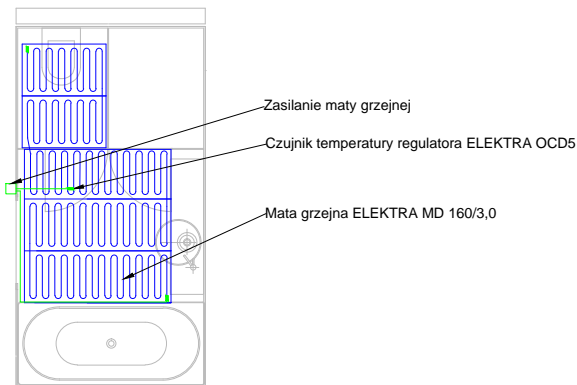

Maty grzejne MD - 100W/m2		
Typ/Pow. [m2]	Moc [W]	Wymiary [m x m]
MD 100/1,0	100	0,5x2,0
MD 100/1,5	150	0,5x3,0
MD 100/2,0	200	0,5x4,0
MD 100/2,5	250	0,5x5,0
MD 100/3,0	300	0,5x6,0
MD 100/3,5	350	0,5x7,0
MD 100/4,0	400	0,5x8,0
MD 100/4,5	450	0,5x9,0
MD 100/5,0	500	0,5x10,0
MD 100/6,0	600	0,5x12,0
MD 100/8,0	800	0,5x16,0
MD 100/10,0	1000	0,5x20,0
MD 100/12,0	1200	0,5x24,0

Maty grzejne MD - 160W/m2		
Typ/Pow. [m2]	Moc [W]	Wymiary [mxm]
MD 160/0,5	80	0,5x1,0
MD 160/1,0	160	0,5x2,0
MD 160/1,5	240	0,5x3,0
MD 160/2,0	320	0,5x4,0
MD 160/2,5	400	0,5x5,0
MD 160/3,0	480	0,5x6,0
MD 160/3,5	560	0,5x7,0
MD 160/4,0	640	0,5x8,0
MD 160/5,0	800	0,5x10,0
MD 160/6,0	960	0,5x12,0
MD 160/7,0	1120	0,5x14,0
MD 160/8,0	1280	0,5x16,0
MD 160/9,0	1440	0,5x18,0
MD 160/10,0	1600	0,5x20,0