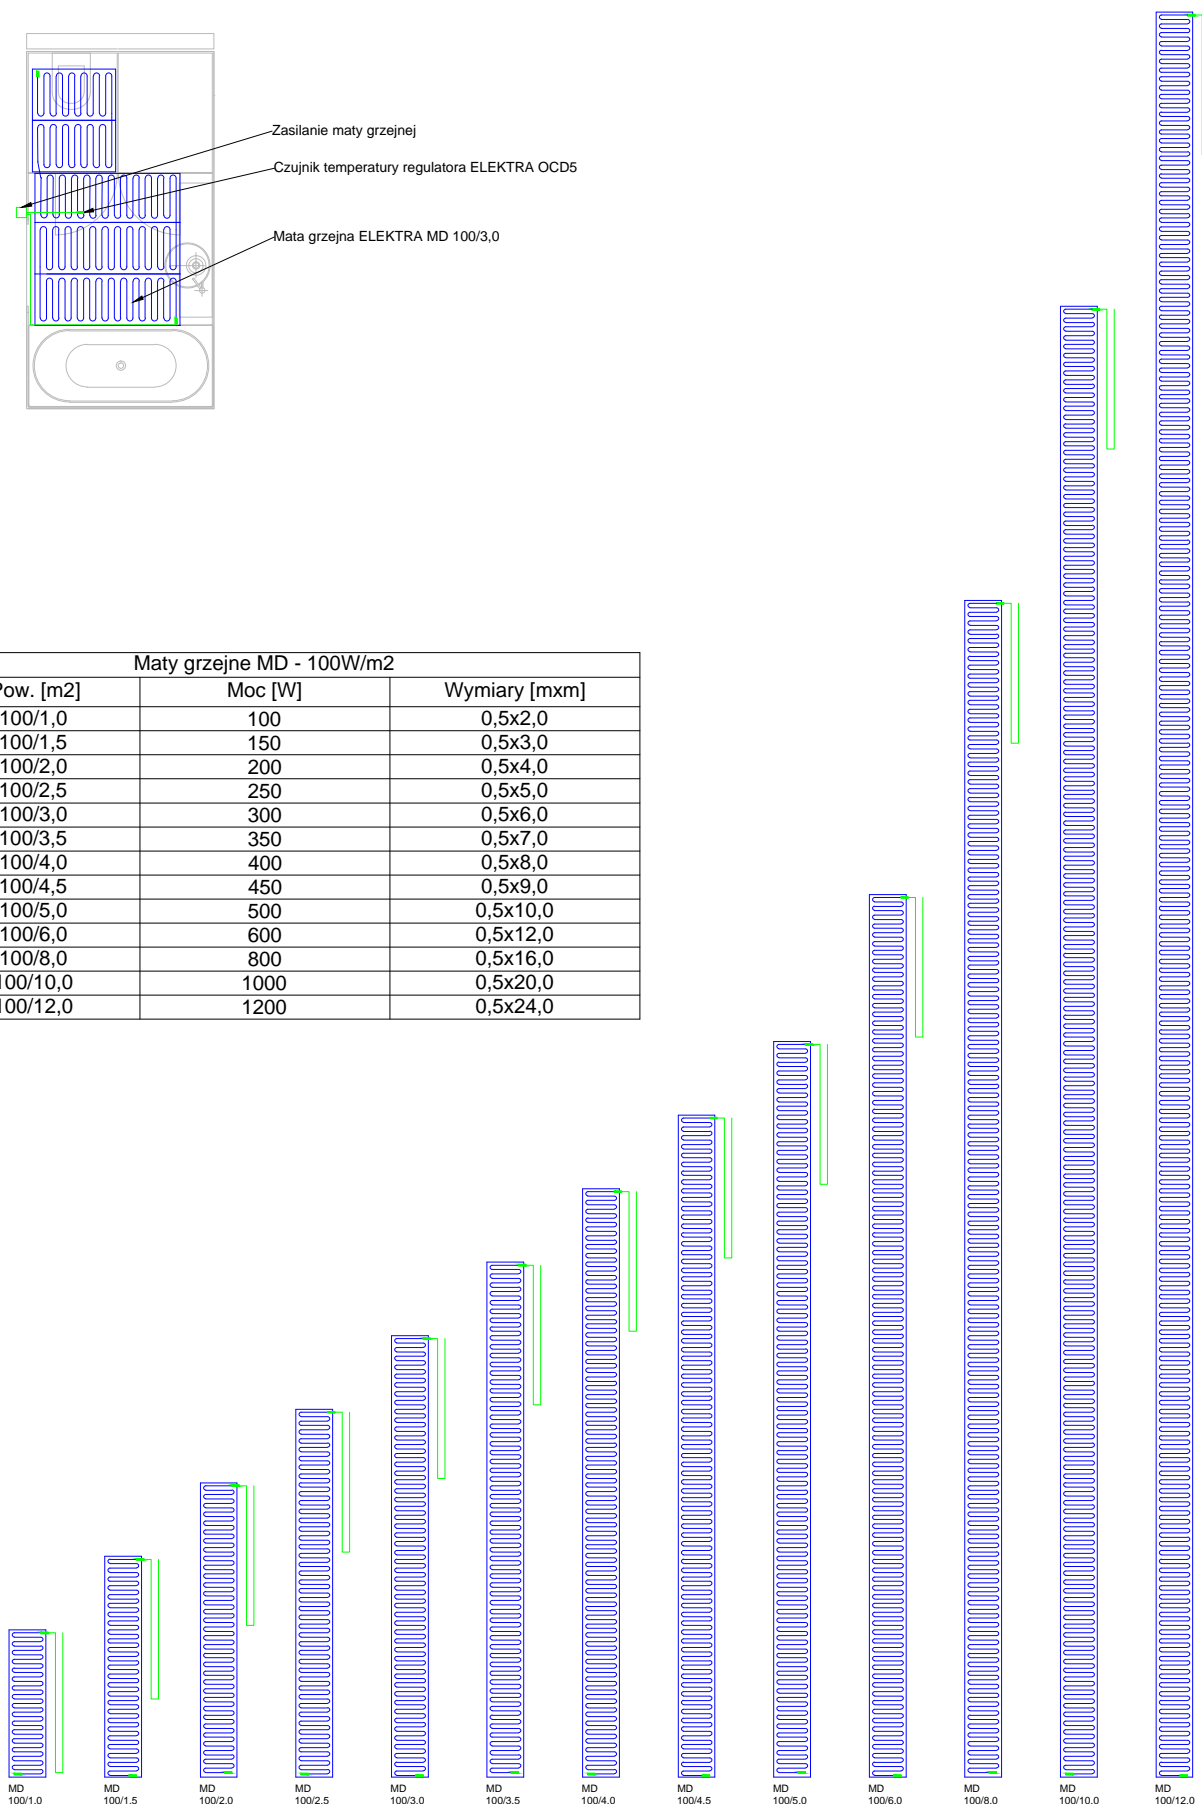

Maty grzejne MD - 100W/m2		
Typ/Pow. [m2]	Moc [W]	Wymiary [m x m]
MD 100/1,0	100	0,5x2,0
MD 100/1,5	150	0,5x3,0
MD 100/2,0	200	0,5x4,0
MD 100/2,5	250	0,5x5,0
MD 100/3,0	300	0,5x6,0
MD 100/3,5	350	0,5x7,0
MD 100/4,0	400	0,5x8,0
MD 100/4,5	450	0,5x9,0
MD 100/5,0	500	0,5x10,0
MD 100/6,0	600	0,5x12,0
MD 100/8,0	800	0,5x16,0
MD 100/10,0	1000	0,5x20,0
MD 100/12,0	1200	0,5x24,0

Maty grzejne MD - 160W/m2		
Typ/Pow. [m2]	Moc [W]	Wymiary [mxm]
MD 160/0,5	80	0,5x1,0
MD 160/1,0	160	0,5x2,0
MD 160/1,5	240	0,5x3,0
MD 160/2,0	320	0,5x4,0
MD 160/2,5	400	0,5x5,0
MD 160/3,0	480	0,5x6,0
MD 160/3,5	560	0,5x7,0
MD 160/4,0	640	0,5x8,0
MD 160/5,0	800	0,5x10,0
MD 160/6,0	960	0,5x12,0
MD 160/7,0	1120	0,5x14,0
MD 160/8,0	1280	0,5x16,0
MD 160/9,0	1440	0,5x18,0
MD 160/10,0	1600	0,5x20,0