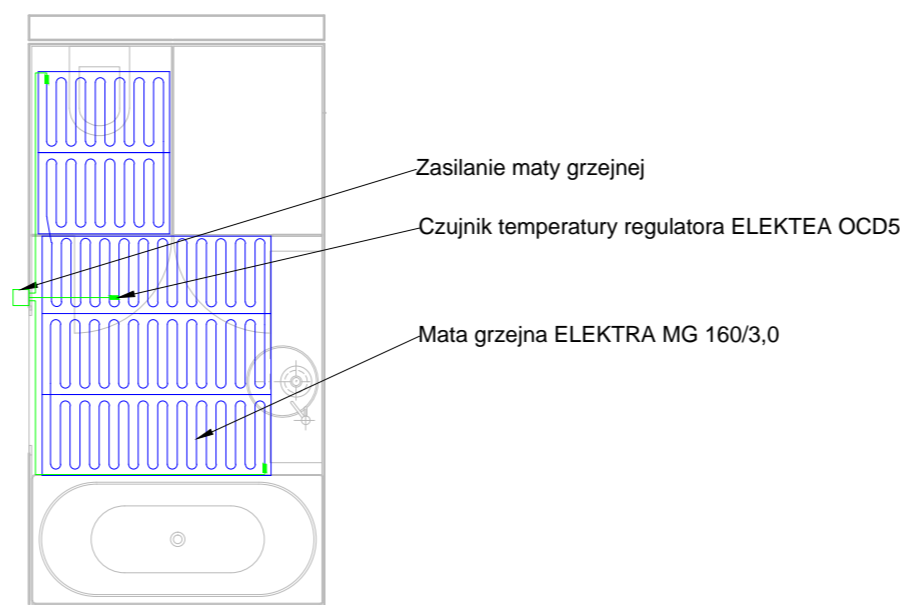

Maty grzejne MG - 100W/m2		
Typ/Pow. [m2]	Moc [W]	Wymiary [mxm]
MG 100/3,0	300	0,5x6,0
MG 100/3,5	350	0,5x7,0
MG 100/4,5	450	0,5x9,0
MG 100/9,0	900	0,5x18,0

Maty grzejne MG - 160W/m2		
Typ/Pow. [m2]	Moc [W]	Wymiary [mxm]
MG 160/1,0	160	0,5x2,0
MG 160/1,5	240	0,5x3,0
MG 160/2,0	320	0,5x4,0
MG 160/2,5	400	0,5x5,0
MG 160/3,0	480	0,5x6,0
MG 160/3,5	560	0,5x7,0
MG 160/4,0	640	0,5x8,0
MG 160/5,0	800	0,5x10,0
MG 160/6,0	960	0,5x12,0
MG 160/7,0	1120	0,5x14,0
MG 160/8,0	1280	0,5x16,0
MG 160/9,0	1440	0,5x18,0
MG 160/10,0	1600	0,5x20,0